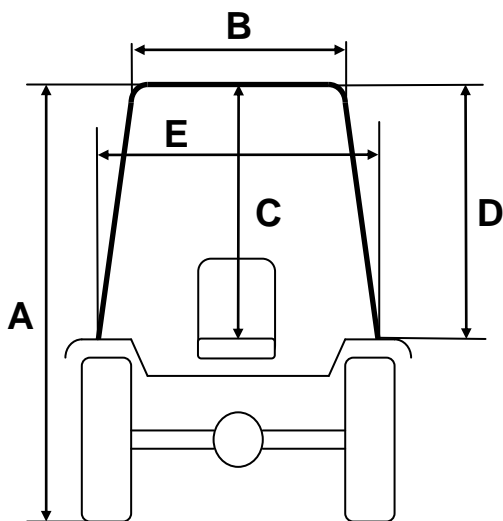

CABIN FOR TRACTORS:

New Holland T4.80F S - T4.90F S - T4.100F S - T4.110F S Stage V

Cabin for NEW HOLLAND T4.90F S Stage V

Back Tyres 380/70 R.24

A	2300 mm
B	1000 mm
C	980 mm
D	1080 mm
E	1270 mm