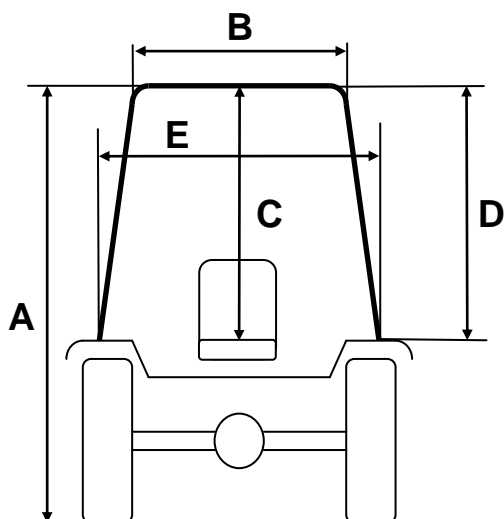

**CABIN FOR TRACTORS:**

**New Holland T4.80LP - T4.90LP - T4.100LP - T4.110LP - T4.120LP Stage V**

Cabin New Holland T4.80LP Stage V BACK TYRES 480/70 R.28	
<b>A</b>	2410 mm
<b>B</b>	1000 mm
<b>C</b>	990 mm
<b>D</b>	960 mm
<b>E</b>	1225 mm