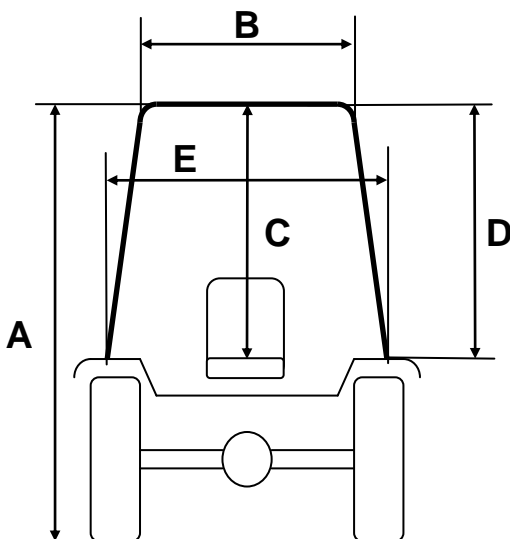

“COMPACT” CABIN LOW-PROFILE

Lamborghini SPIRE F PLATFORM 90 | 95 | 100 | 105 | 115 **StageV**

“COMPACT” CABIN LOW-PROFILE	
Lamborghini SPIRE F 115 PLATFORM StageV	
Back Tyres 380/70 R.24	
A	2030 mm
B	750 mm
C	950 mm
D	780 mm
E	1040 mm