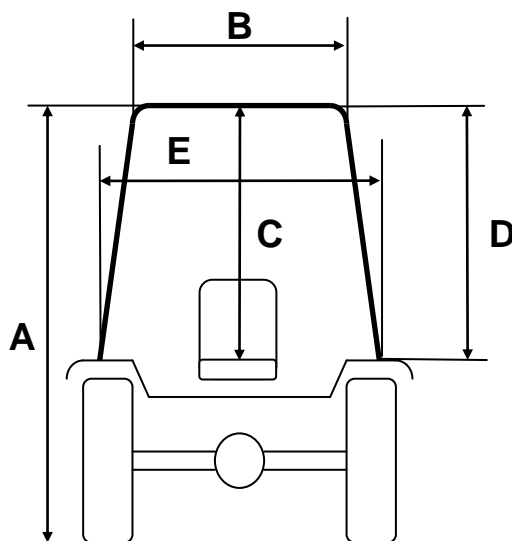

CABIN LANDINI REX 4 GE StageV

REX 4-080 GE / REX 4-090 GE / REX 4-100 GE / REX 4-110 GE / REX 4-120 GE

CABIN Landini REX 4-090 "GE" StageV
BACK TYRES 360/70 R.24

A	2290 mm
B	1000 mm
C	1050 mm
D	1010 mm
E	1150 mm